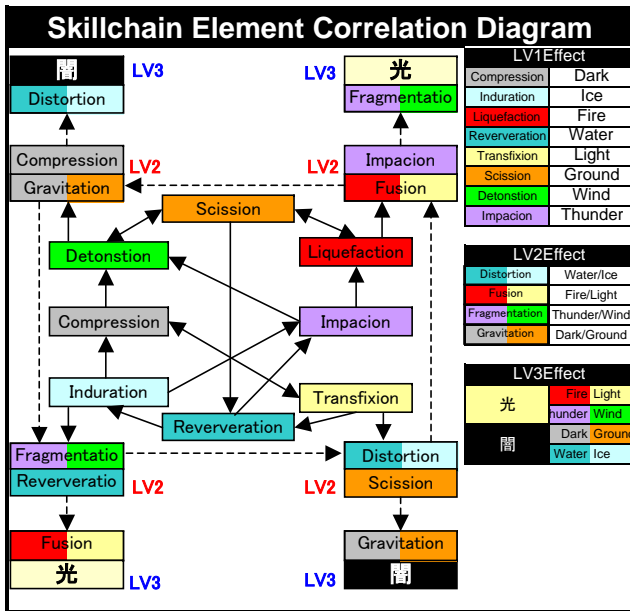

Skillchain			Magic Burst						
LV3	LV2	LV1							
光	Fusion	Distortion	Fire	Burn	Flare	Ice	Theren		
		Transfixion	Holy	Dia	Cure	Banish	Dark Theren	Requiem	
光	Fragmentation	Detonstion	Aero	Silence	Choke	Gravity	Tornado		
		Impacion	Thunder	Shock	Burst	Water The			
闇	Distortion	Induration	Blizzard	Paralyze	Bind	Frost	Freeze	Wind Theren	
		eververatic	Water	Poison	Flood	Drown	Fire Theren		
闇	Gravitation	Scission	Stone	Slow	Rasp	Quake	Thunder The	Elegy	
		compressio	Blind	Drain	Bio	Aspir	Sleep	Light Theren	
							Lullaby	Absorb	

An enemy's strength And LV			Skillchain dmg			
	Tough	Very tough	hcredibly toug	2Chain	3Chain	4Chain
-LV30	+1~+4	+5	+6over	LV1	50%	60%
LV31-55	+1~+3	+4,+5	+6over	LV2	60%	75%
LV56-60	+1~+3	+4~+6	+7over	LV3	100%	150%
LV61-	+1~+3	+4~+7	+8over			200%

Chain	LV1	LV10	LV20	LV30	LV40	LV50	LV60
1	50sec	100sec	150sec	200sec	250sec	300sec	350sec
2	40sec	80sec	120sec	160sec	200sec	240sec	280sec
3	30sec	60sec	90sec	120sec	150sec	180sec	210sec
4	20sec	40sec	60sec	80sec	100sec	120sec	140sec
5over	10sec	20sec	30sec	40sec	50sec	60sec	70sec