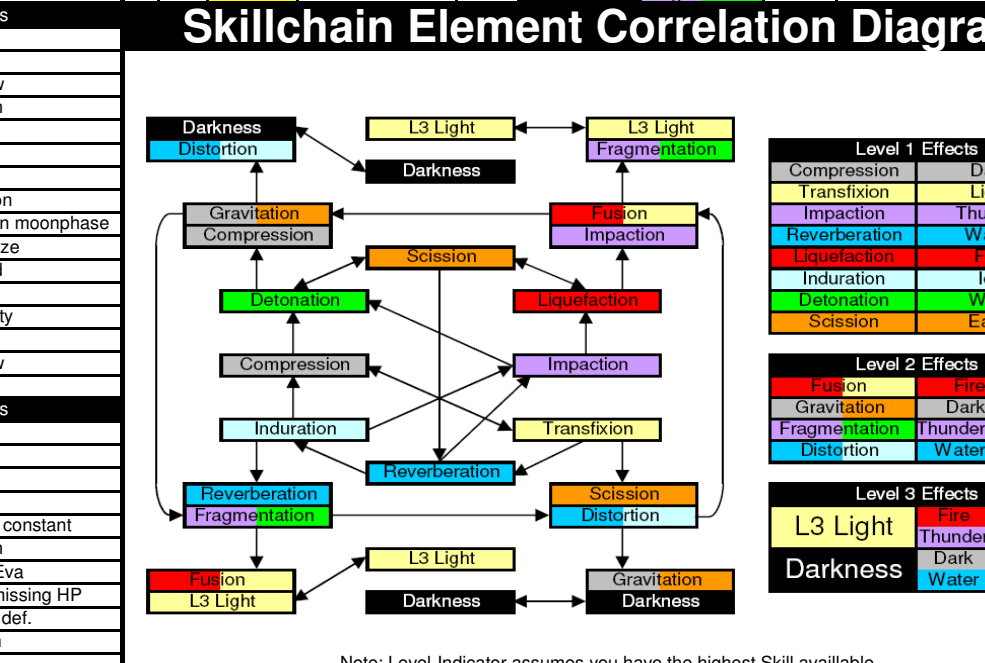

Polearm	EX: DRG/WAR/SAM	Primary	Secondary	Element	Notes
1 5		Double Thrust	2 Hit	Transfixion	
9 30		Thunder Thrust		Transfixion	Impaction
23 70	EX	Raiden Thrust		Transfixion	Impaction
33 100		Leg Sweep		Impaction	
49 150		Penta Thrust	5 Hit	Compression	
55 175		Vorpal Thrust		Reverberation	Transfixion
60 200	DRG	Skewer	3 Hit	Transfixion	Impaction
65 225	DRG	Wheeling Thrust		Fusion	
71 240		Impulse Drive	2 Hit	Gravitation	Induration
75 -	DRG	Drakesbane	4 Hit	Fusion	Transfixion
75 -	DRG	Geirskogul		L3 Light	Distortion

Summoner	EX: SMN	Primary	Secondary	Tertiary	Notes
1		Diabolos	Camisado		Compression
1		Garuda	Claw		Detonation
1		Titan	Rock Throw		Scission
1		Ramuh	Shock Strike		Impaction
1		Leviathan	Barracuda Dive		Reverberation
1		Ifrit	Punch		Liquefaction
1		Shiva	Axe Kick		Induration
5		Carbuncle	Poison Nails		Transfixion
5		Fenrir	Moonlit Charge		Compression
10		Fenrir	Crescent Fang		Transfixion
21		Titan	Rock Buster		Reverberation
23		Ifrit	Burning Strike		Impaction
26		Leviathan	Tail Whip		Detonation
30		Ifrit	Double Punch	2 Hit	Compression
35		Titan	Megalith Throw		Induration
50		Shiva	Double Slap	2 Hit	Scission

Blue Magic	Primary	Secondary	Element	Notes
1		Foot Kick		Detonation
4		Power Attack		Reverberation
4		Sprout Smack		Reverberation
4		Wild Oats		Transfixion
8		Queasyshroom		Compression
12		Battle Dance	AoE	Impaction
12		Feather Storm		Transfixion
12		Head Butt		Impaction
16		Helldive		Transfixion
18		Bludgeon	3 Hit	Liquefaction
20		Claw Cyclone	AoE	Scission
26		Screwdriver		Transfixion
30		Grand Slam	AoE	Induration
34		Smite of Rage		Detonation
36		Pinecone Bomb		Liquefaction
38		Jet Stream	3 Hit	Impaction
38		Uppercut		Liquefaction
40		Terror Touch		Compression
44		Mandibular Bite		Induration
48		Sickle Slash		Compression
60		Death Scissors		Compression
60		Dimensional Death		Transfixion
60		Spiral Spin		Transfixion
61		Seed Spray	3 Hit	Induration
62		Body Slam	AoE	Impaction
63		Frenetic Rip	3 Hit	Induration
63		Frypan	AoE	Impaction
63		Hydro Shot		Reverberation
63		Spinal Cleave		Scission
69		Hysteric Barrage	5 Hit	Detonation
69		Tail Slap	AoE	Reverberation
70		Asuran Claws	6 Hit	Liquefaction
70		Cannonball		Fusion
72		Disseverment	5 Hit	Distortion
73		Ram Charge		Fragmentation
75		Vertical Cleave		Gravitation

Automaton	Primary	Secondary	Tertiary	Notes
1	0	H/T	Slapstick	3 Hit
1	0	V	String Clipper	2 Hit
1	0	V	Chimera Ripper	
1	0	S	Archballista	ranged
49	150	V	Cannibal Blade	
49	150	S	Daze	ranged
50 / 51	145	H/T	Knockout	
70	225	H/T	Magic Mortar	ranged
71	245	S	Armor Piercer	ranged
71	245	V	Bone Crusher	3 Hit

Archery	EX: RNG	Primary	Secondary	Tertiary	Element	Notes
1 5	EX	Flamming Arrow			Fire	
13 40	EX	Piercing Arrow				Ignores Def.
26 80	EX	Dulling Arrow				Lowers INT
55 175	EX	Sidewinder			Detonation	
60 200	RNG	Blast Arrow	2 Hit			
66 225	RNG	Arching Arrow				
72 250	RNG	Empyrean Arrow				
75 -	RNG/SAM	Namas Arrow				Improves Ranged Acc.

Great Sword	EX: DRK/PLD/WAR	Primary	Secondary	Element	Notes
1 5		Hard Slash		Scission	
9 30		Power Slash		Transfixion	
23 70		Frostbite		Induration	Ice
33 100	EX	Freezebite		Induration	Detonation
49 150		Shockwave	AoE	Reverberation	
55 175		Crescent Moon		Scission	
60 200	PLD/DRK	Sickle Moon	2 Hit	Scission	Impaction
66 225	PLD/DRK	Spinning Slash		Fragmentation	
72 250		Ground Strike		Fragmentation	Distortion
75 -	EX	Scourge		L3 Light	Fusion

Marksmanship	EX: RNG/COR	Primary	Secondary	Tertiary	Element	Notes
1 5	EX	Hot Shot			Fire	
13 40	EX	Split Shot				Ignores Def.
26 80	EX	Sniper Shot				Lowers INT
55 175	EX	Slug Shot			Detonation	
60 200	RNG	Blast Shot	2 Hit			
66 225	RNG	Heavy Shot				
72 250	RNG/COR	Detonator				
75 -	COR	Leadon Salute				Dark
75 -	RNG	Trueflight				Light
75 -	RNG	Coronach				Lowers Enmity